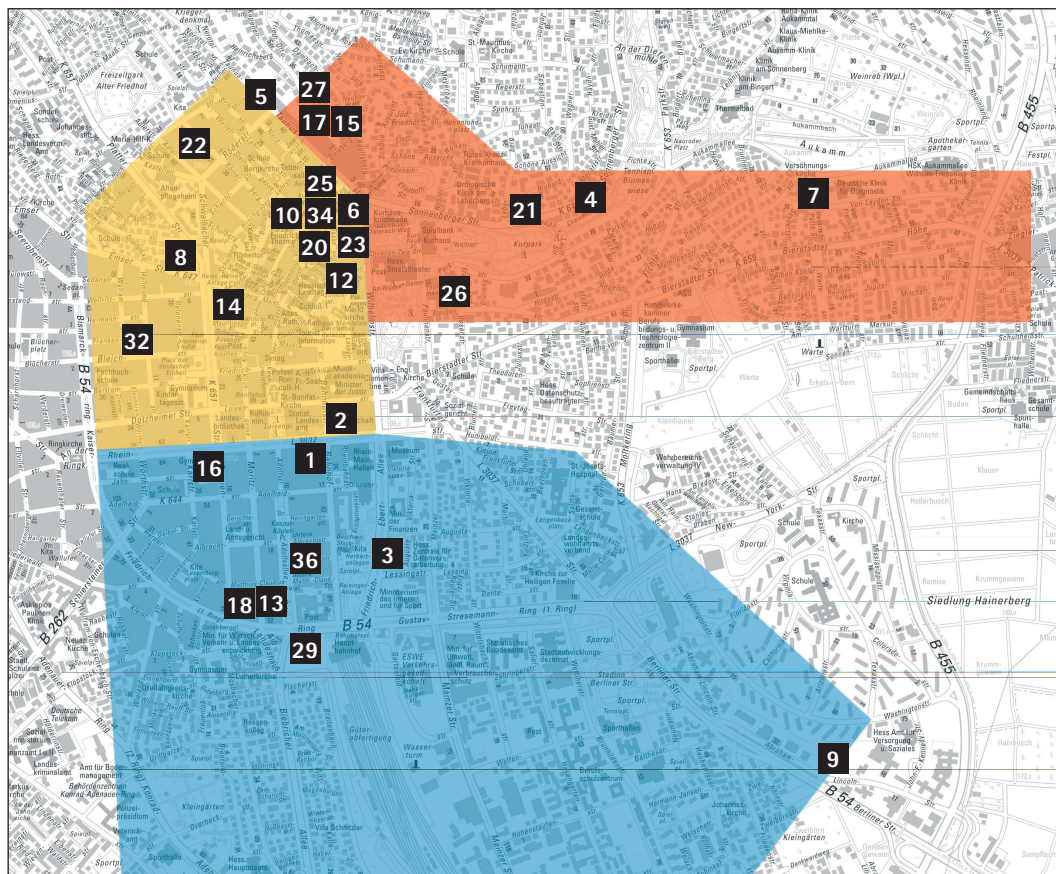

HOTEL GUIDING SYSTEM

- Directions from the Autobahn via B455, B54, B263, B262
- Green-white signposting and three colour zones
- Listing of hotels on the coloured signposts
- Information on the guiding system at the main train station
- All the other hotels are located in the white zone of the map

hotel route yellow

ACHAT Hotel City-Wiesbaden (14) Hotel Nassauer Hof (6)
 Hotel Bären (20) Hotel Oranien (8)
 Crowne Plaza Wiesbaden (2) Radisson Blu Schwarzer Bock Hotel (10)
 Das Kleine Hotel (22) Ring Hotel (32)
 Hotel Drei Lilien (23) Town Hotel Wiesbaden (34)
 Hotel Ibis Wiesbaden City (25) Trüffel (12)

hotel route red

Hotel Admiral (15)
 Hotel Am Kochbrunnen (17)
 City Partner Hotel Fürstenhof (21)
 Hotel De France (5)
 Fontana Hotel (4)
 Hotel Klee am Park (26)
 Hotel Klemm (27)
 NH Aukamm Wiesbaden (7)

hotel route blue

Hotel Aachener Hof (13)
 Hotel Alexander (16)
 Hotel Am Landeshaus (18)
 Hotel Am Schlosspark (19)
 (not shown on the map)
 Hotel Aurora (36)
 Best Western Hotel Hansa (1)
 Dorint Pallas Wiesbaden (3)
 Motel One (29)
 Pentahotel Wiesbaden (9)